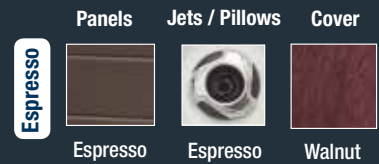

White Diamond Body