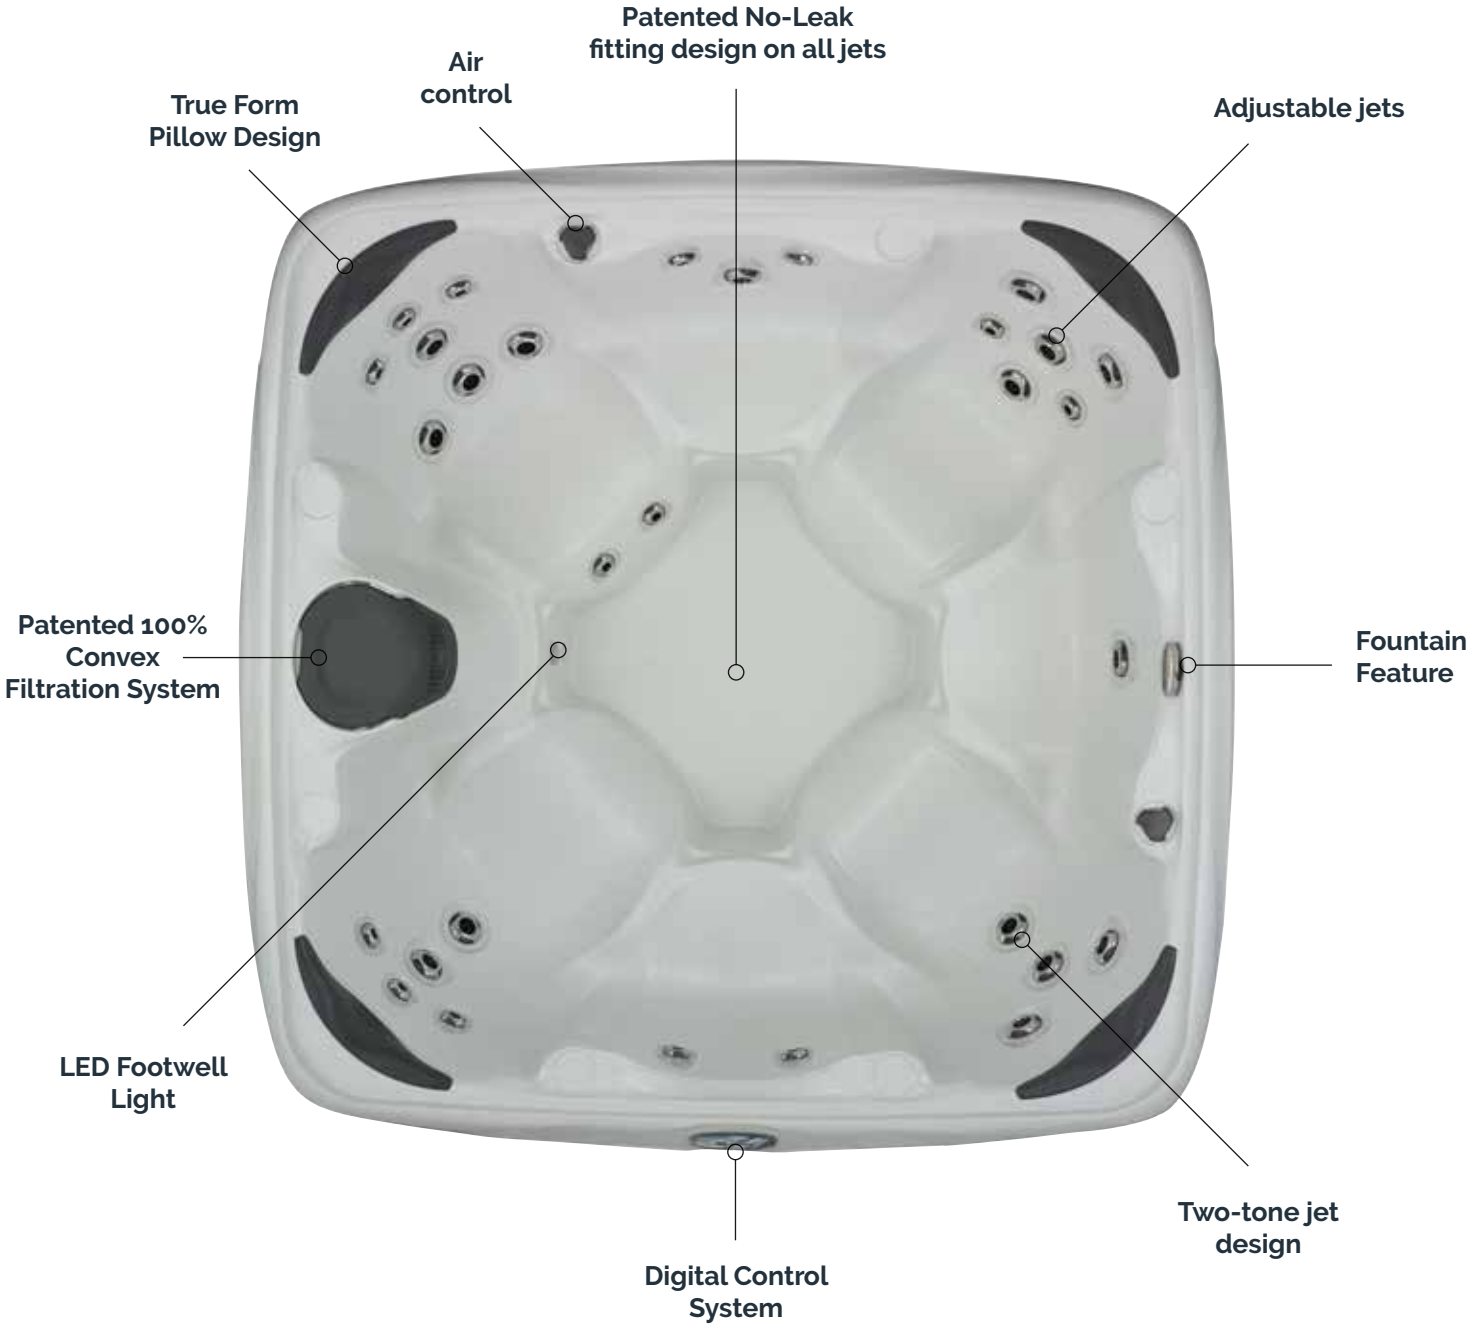

Beautiful in simplicity, yet so complete