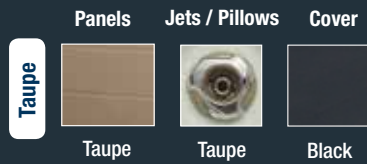

White Diamond Body