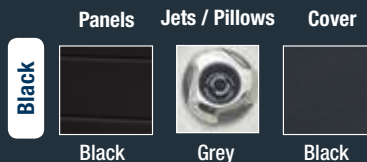

*Dimensions vary +/- 1,25 cm

• Specifications, including dimensions, weight and volume will vary and are subject to change without notice. Colors may be different than shown.

Colour Options

Spa Body, Panels, Cover, Jets and Pillows

White Diamond Body

White Diamond Body

White Diamond Body

Sahara Diamond Body

Black Diamond Body

Black Diamond Body

Crossover™ COLLECTION

Made with
Sustainable
Syncrylic™